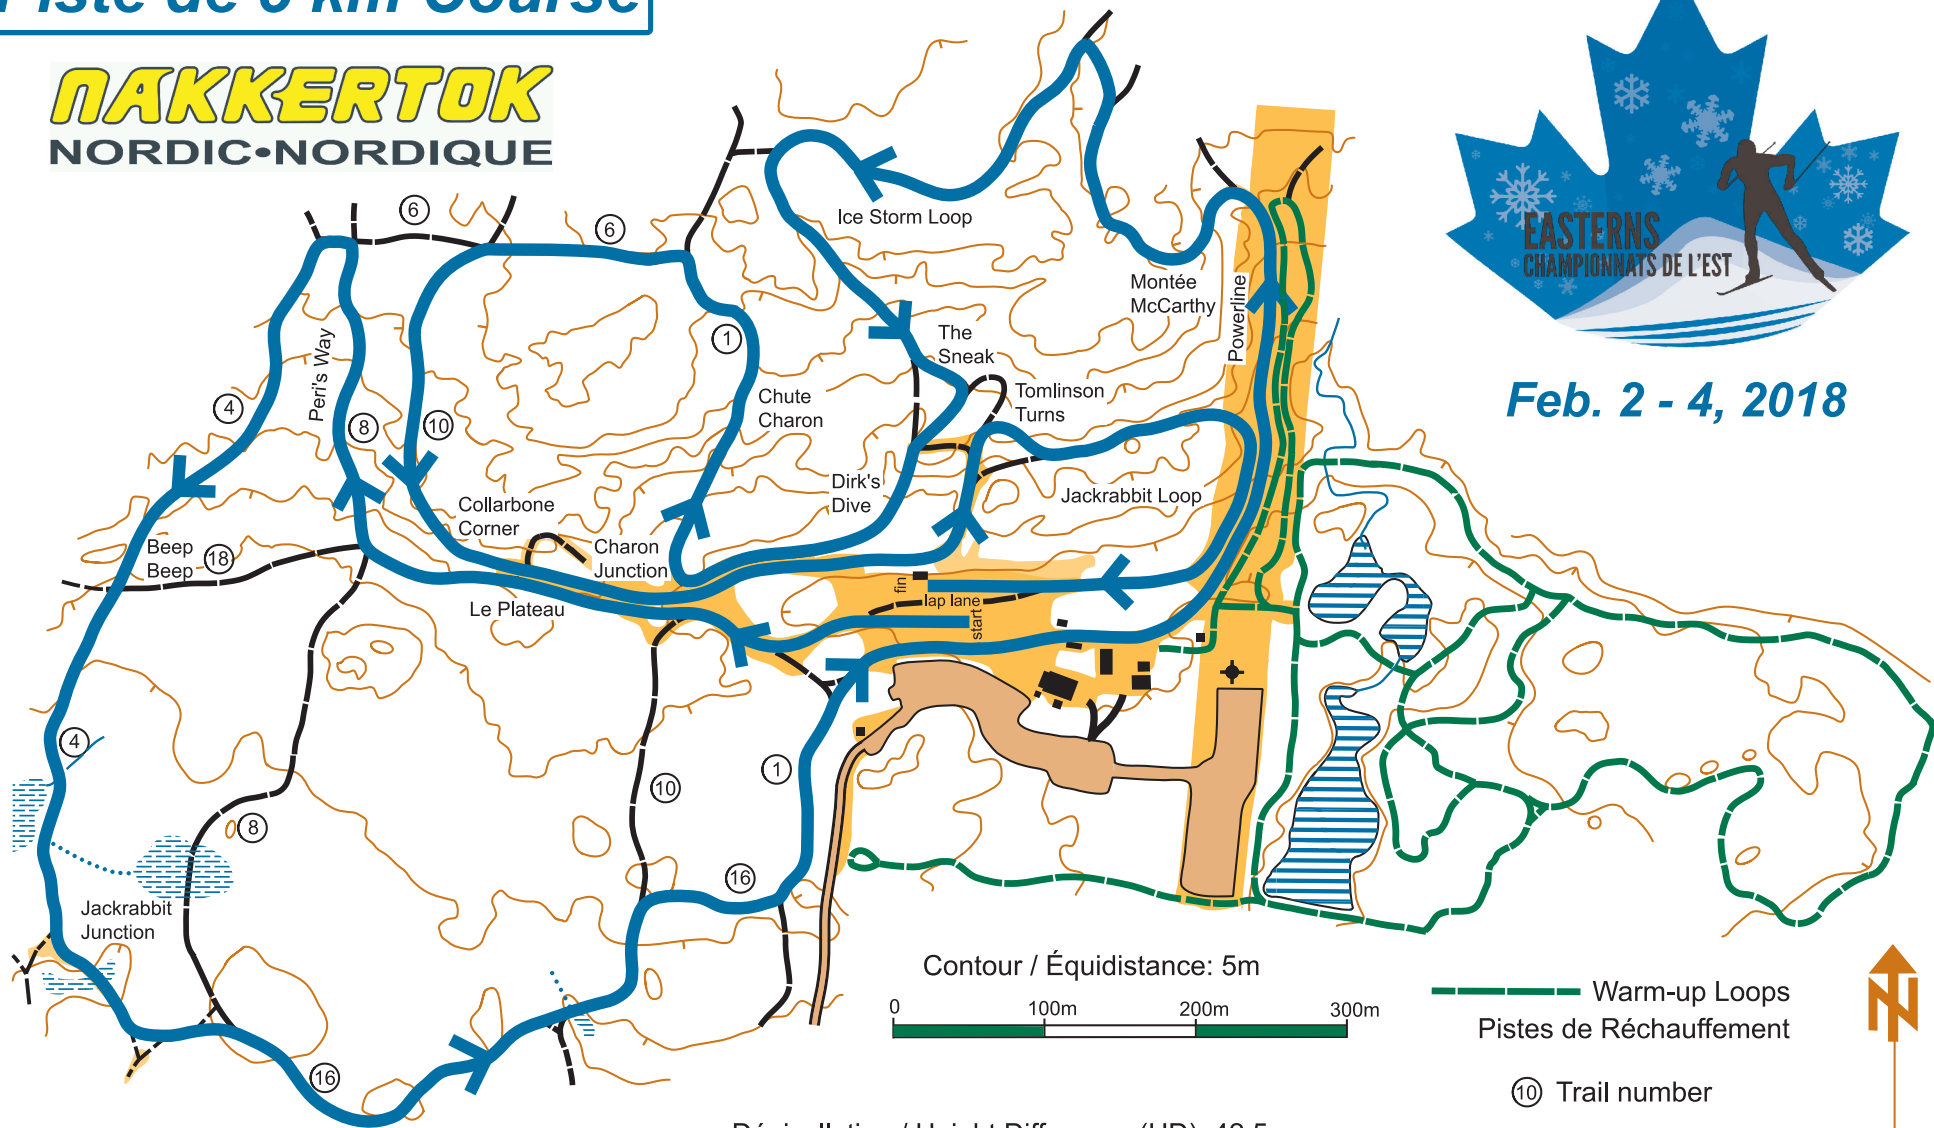

# Piste de 5 km Course

**NAKKERTOK**  
NORDIC-NORDIQUE

Feb. 2 - 4, 2018

Dénivellation / Height Difference (HD): 42.5m

Montée Totale / Total Climb (TC): 146.5m

Montée Maximum / Maximum Climb (MC): 35m